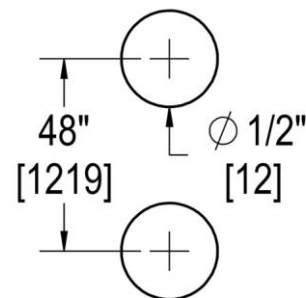

## 48" C/C SINGLE-SIDED PULL WITH 1-1/4" DIAMETER

Product Code: L.46.313-48

portals

### TEMPLATE & INSTALLATION NOTES

Item requires glass fabrication according to template above and should only be used with tempered safety glass.

Glass Thickness	1/4" [6 mm] to 1/2" [12 mm]
Hole Diameter	1/2" [12 mm]