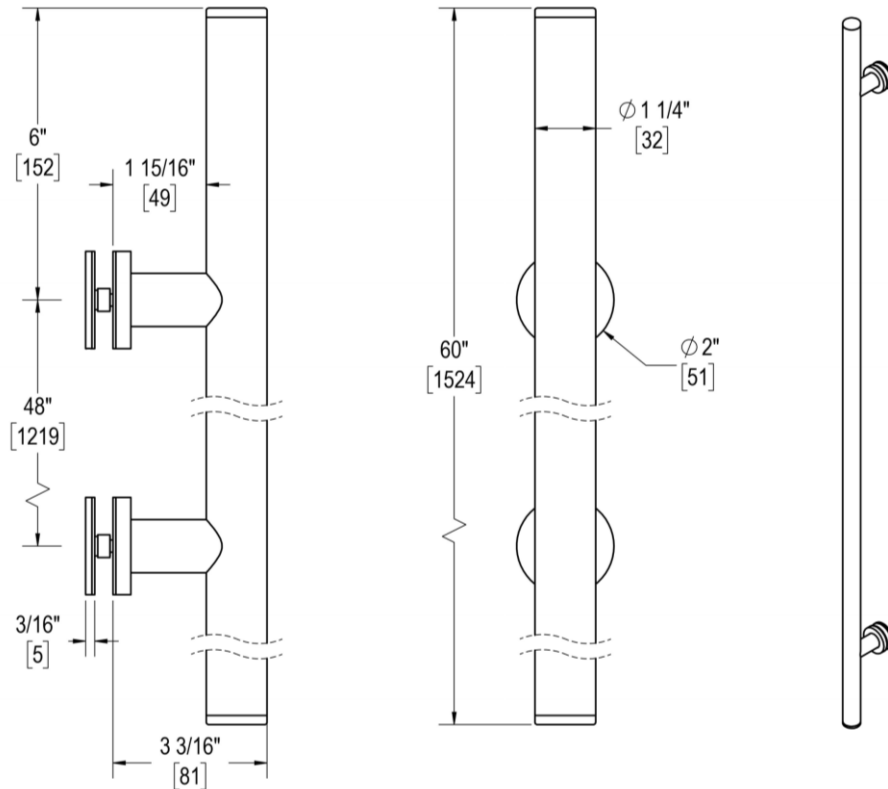

## 48" C/C SINGLE-SIDED PULL WITH 1-1/4" DIAMETER

Product Code: L.46.313-48

portals

### FUNCTION DETAILS & PRODUCT NOTES

- Product design coordinates with other shower & bathroom hardware in the Counterpoint suite.
- Decorative rosettes provide additional design detail and cover any glass defects around the holes.
- Backplates for single-sided pulls are designed to allow clearance for bypass doors.

### TEMPLATE & INSTALLATION NOTES

Item requires glass fabrication according to template above and should only be used with tempered safety glass.

Glass Thickness	1/4" [6 mm] to 1/2" [12 mm]
Hole Diameter	1/2" [12 mm]